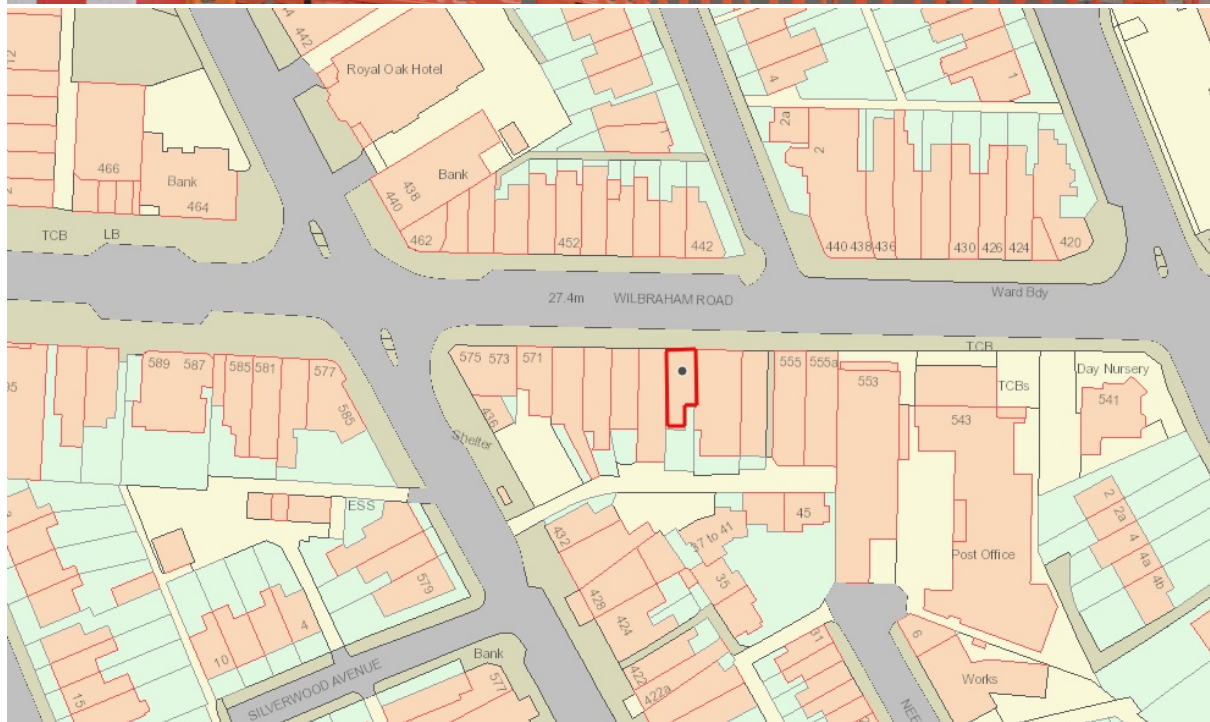

Wilbraham Market  
561 Wilbraham Road, Manchester, M21 0AE  
Premises Licensing  
Manchester City Council

© Crown copyright and database rights 2018.  
Ordnance Survey100019568.

<b>PREMISE NAME:</b>	Wilbraham Market
<b>PREMISE ADDRESS:</b>	561 Wilbraham Road, Manchester, M21 0AE
<b>WARD:</b>	Chorlton Park
<b>HEARING DATE:</b>	11/12/2023